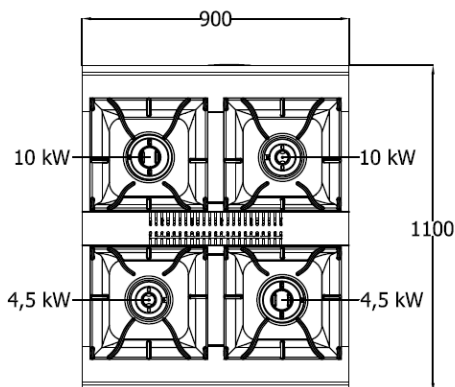

MODELLO
MODEL

DIMENSIONI mm
DIMENSIONS mm

DIMENSIONI FORNO mm
OVEN DIMENSIONS mm

POTENZA GAS KW
GAS POWER KW

VOLUME m³

PESO Kg
WEIGHT Kg

ALLACCIAMENTO GAS
GAS CONNECTION

11CBG24

900x1100x900

530x880x300
Internal size

38,2

1,3

150

Ø 1/2"

G= GAS 1/2"