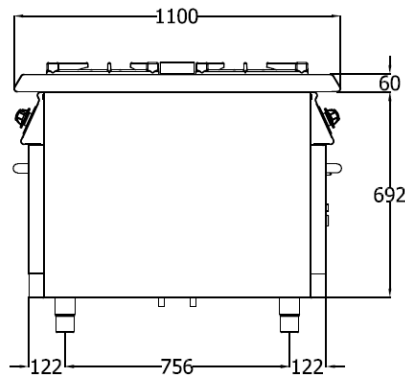

MODELLO
MODEL

DIMENSIONI mm
DIMENSIONS mm

DIMENSIONI FORNO mm
OVEN DIMENSIONS mm

POTENZA GAS KW
GAS POWER KW

VOLUME m³

PESO Kg
WEIGHT Kg

ALLACCIAMENTO GAS
GAS CONNECTION

11CBG24

900x1100x900

530x880x300
Internal size

38,2

1,3

150

Ø 1/2"

G= GAS 1/2"