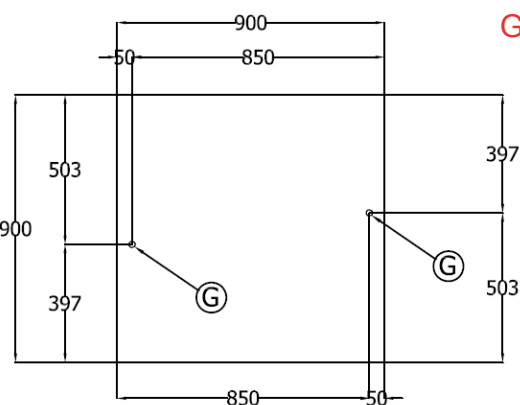

MODELLO
MODEL

DIMENSIONI mm
DIMENSIONS mm

DIMENSIONI FORNO mm
OVEN DIMENSIONS mm

POTENZA GAS KW
GAS POWER KW

VOLUME m³

PESO Kg
WEIGHT Kg

ALLACCIAMENTO GAS
GAS CONNECTION

11CBG24

900x1100x900

530x880x300
Internal size

38,2

1,3

150

Ø 1/2"

G= GAS 1/2"