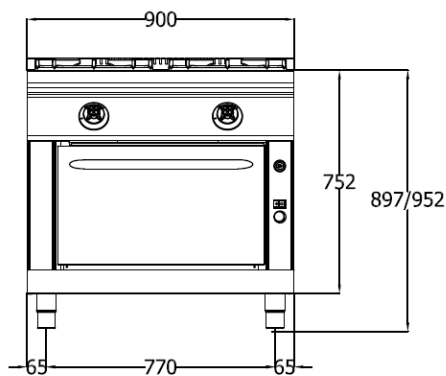

MODELLO
MODEL

DIMENSIONI mm
DIMENSIONS mm

DIMENSIONI FORNO mm
OVEN DIMENSIONS mm

POTENZA GAS KW
GAS POWER KW

VOLUME m³

PESO Kg
WEIGHT Kg

ALLACCIAMENTO GAS
GAS CONNECTION

11CBG24

900x1100x900

530x880x300
Internal size

38,2

1,3

150

Ø 1/2"

G= GAS 1/2"